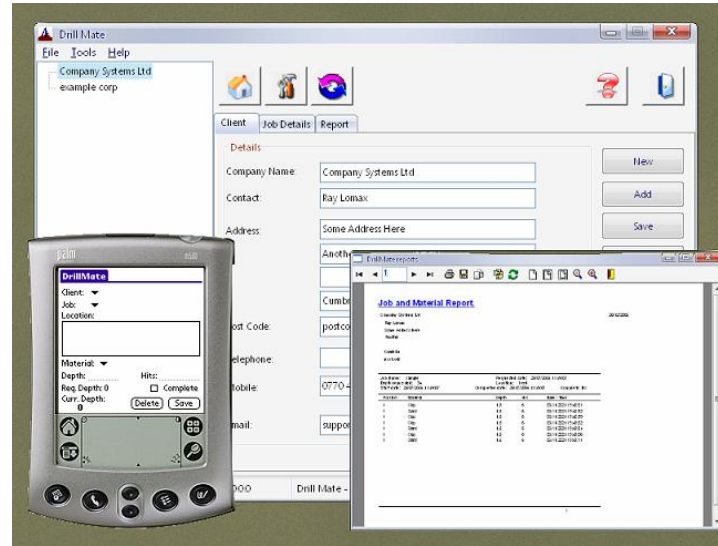

All material belongs to:

Copyright Company Systems Ltd. © 2006.

This software application allows you to simply record and devise client reports, based upon the details you captured on site.

### Feature List

Desktop:

- Record client details.
- Allow job creation.
- Use defined depths.
- Manage materials.
- Email reports facility.
- Print reports.

Handheld PALM device:

- Depth capturing.
- Material selection.
- Percussion.
- Time / date depth recording.
- Upload to desktop application.