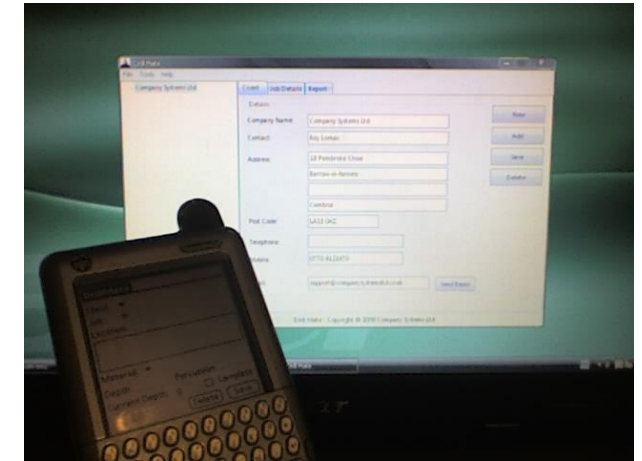

All material belongs to:

Copyright Company Systems Ltd. © 2006.

This software application allows you to simply record and devise client reports, based upon the details you captured on site.

### Feature List

Desktop:

- Record client details.
- Allow job creation.
- Use defined depths.
- Manage materials.
- Email reports facility.
- Print reports.

Handheld PALM device:

- Depth capturing.
- Material selection.
- Percussion.
- Time / date depth recording.
- Upload to desktop application.